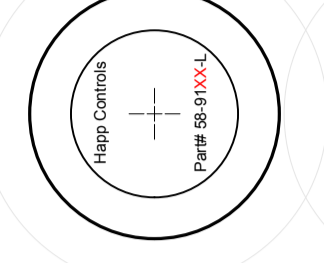

Player 1
(1)

Player 1
Coin Up (5)

Player 2 (2)

Player 2
Coin Up (6)

Left Control

Left Alt

Left Control

Left Alt

Left Control

Left Alt

Enter

Esc

~ (Config menu)

Pause (P)

Up

Left

Right

Down

Mame
Button 4

Mame
Button 5

Mame
Button 6

Left Alt

SpaceBar

Mame
Player 2 Up

Mame
Player 2
Left

Mame
Player 2
Right

Mame
Player 2
Down

Mame
Player 2
Button 4

Mame
Player 2
Button 5

Mame
Player 2
Button 6

Mame
Player 2
Button 1

Mame
Player 2
Button 2

Mame
Player 2
Button 3

Mouse 1

Mouse 3

Mouse 2

17"

32"