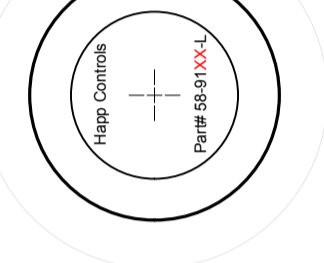

Player 1
(1)

Player 1
Coin Up (5)

Player 2 (2)

Player 2
Coin Up (6)

Left Control

Left Alt

Left Control

Left Alt

Left Control

Left Alt

Enter

Esc

~ (Config menu)

Pause (P)

Up

Left

Right

Down

Mame
Button 4

Mame
Button 5

Mame
Button 6

Left Alt

SpaceBar

Mame
Player 2 Up

Mame
Player 2
Left

Mame
Player 2
Right

Mame
Player 2
Down

Mame
Player 2
Button 4

Mame
Player 2
Button 5

Mame
Player 2
Button 6

Mame
Player 2
Button 1

Mame
Player 2
Button 2

Mame
Player 2
Button 3

Mouse 1

Mouse 3

Mouse 2

17"

32"